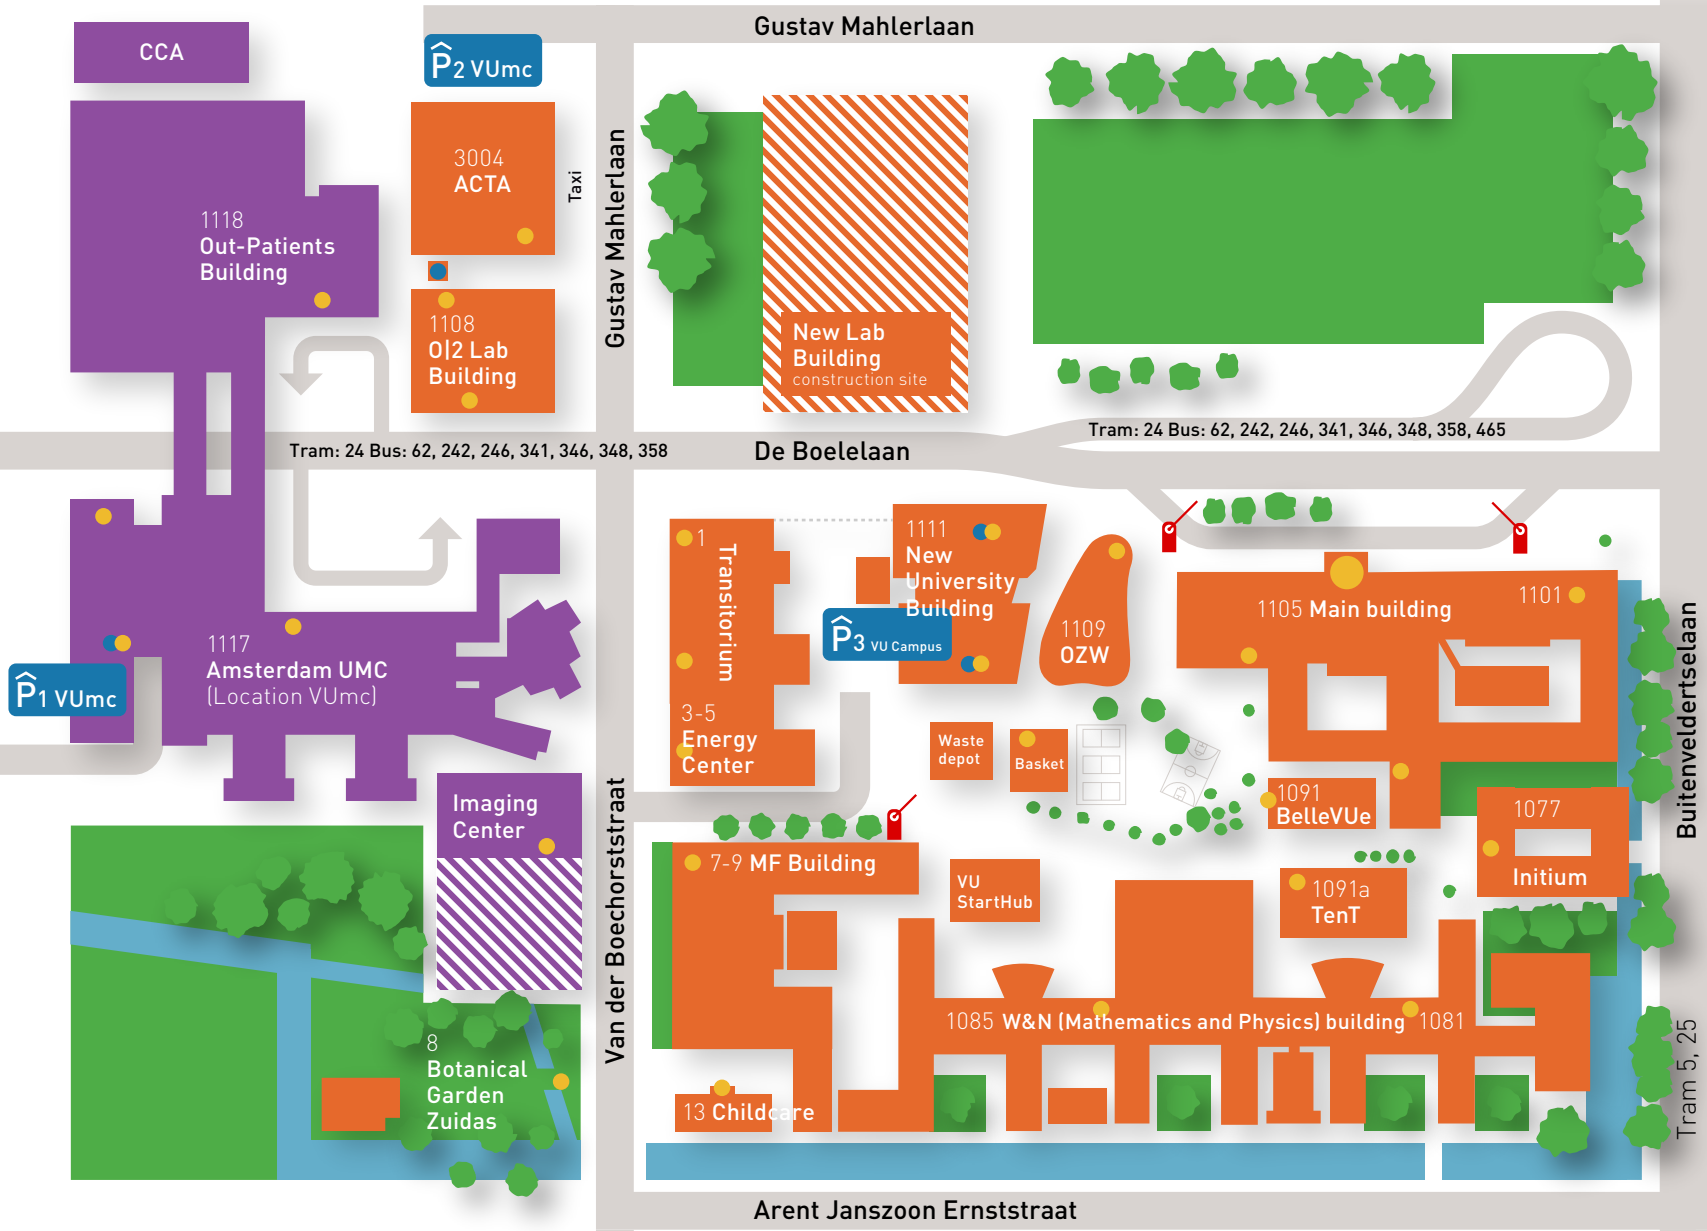

Amstelveenseweg
Bus 347, 357 N47, N57

- Entrance/Exit
- Parking entrance/exit